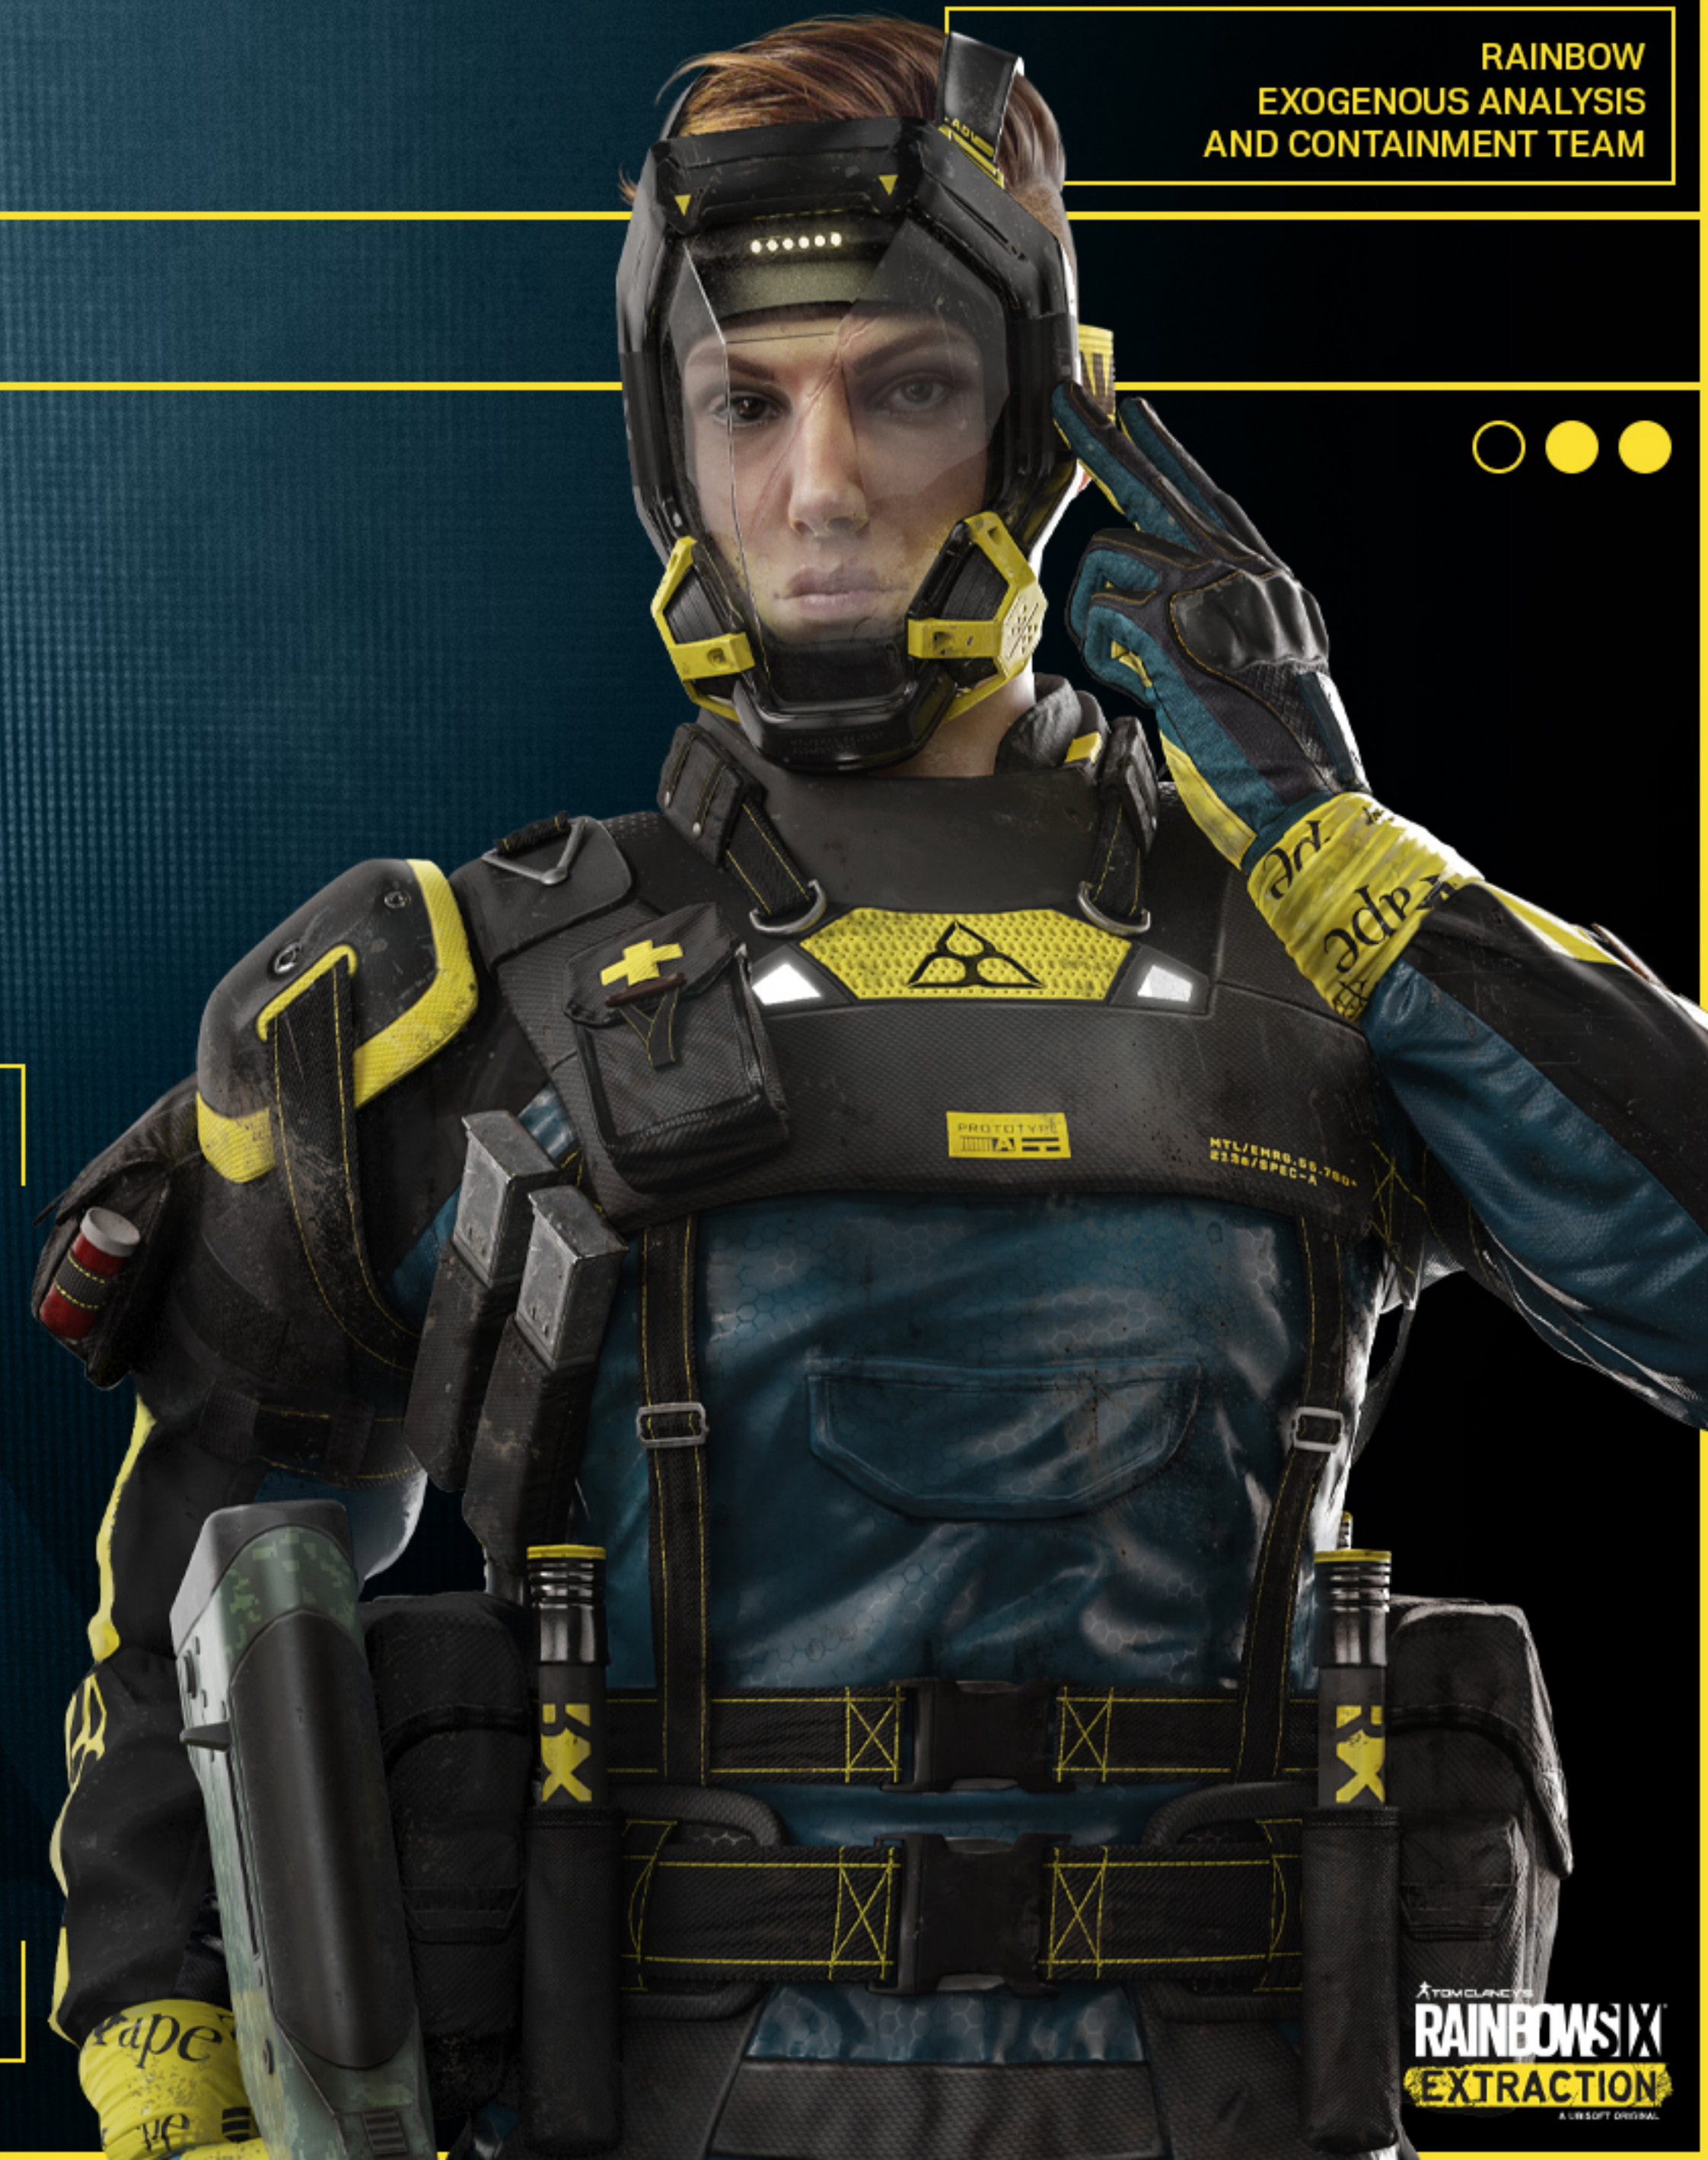

TOM CLANCY'S

RAINBOW SIX

EXTRACTION

A UBISOFT ORIGINAL

FINKA

CHARACTER REFERENCE GUIDE

RAINBOW
EXOGENOUS ANALYSIS
AND CONTAINMENT TEAM

PROTOTYPE
A

MTL/EMRG.55.780+
2328/SPEC-A

RAINBOW
EXOGENOUS ANALYSIS
AND CONTAINMENT TEAM

FINKA

REAL NAME: Lera Melnikova

ORGANIZATION: CBRN

BIRTHPLACE: Gomel, Belarus

DATE OF BIRTH: June 7, 1989

FINKA's background in Microbiology pushed her to the top of the REACT recruit list. Years with Russian Spetsnaz made her an exceptional operator, but it was her condition which led to the development of her nanobot-driven adrenalin boost. FINKA can share this boost with the team to enhance operational capabilities; a tactical edge when battling the Parasites.

TOM CLANCY'S
RAINBOW SIX
EXTRACTION
A UBISOFT ORIGINAL

RAINBOW
EXOGENOUS ANALYSIS
CONTAINMENT TEAM

LEFT 270° ○●●●

FRONT 0° ●○○●

REAR 180° ●●○○

RIGHT 90° ●●●○

FRONT ●○○○

GLOVES ○●●○