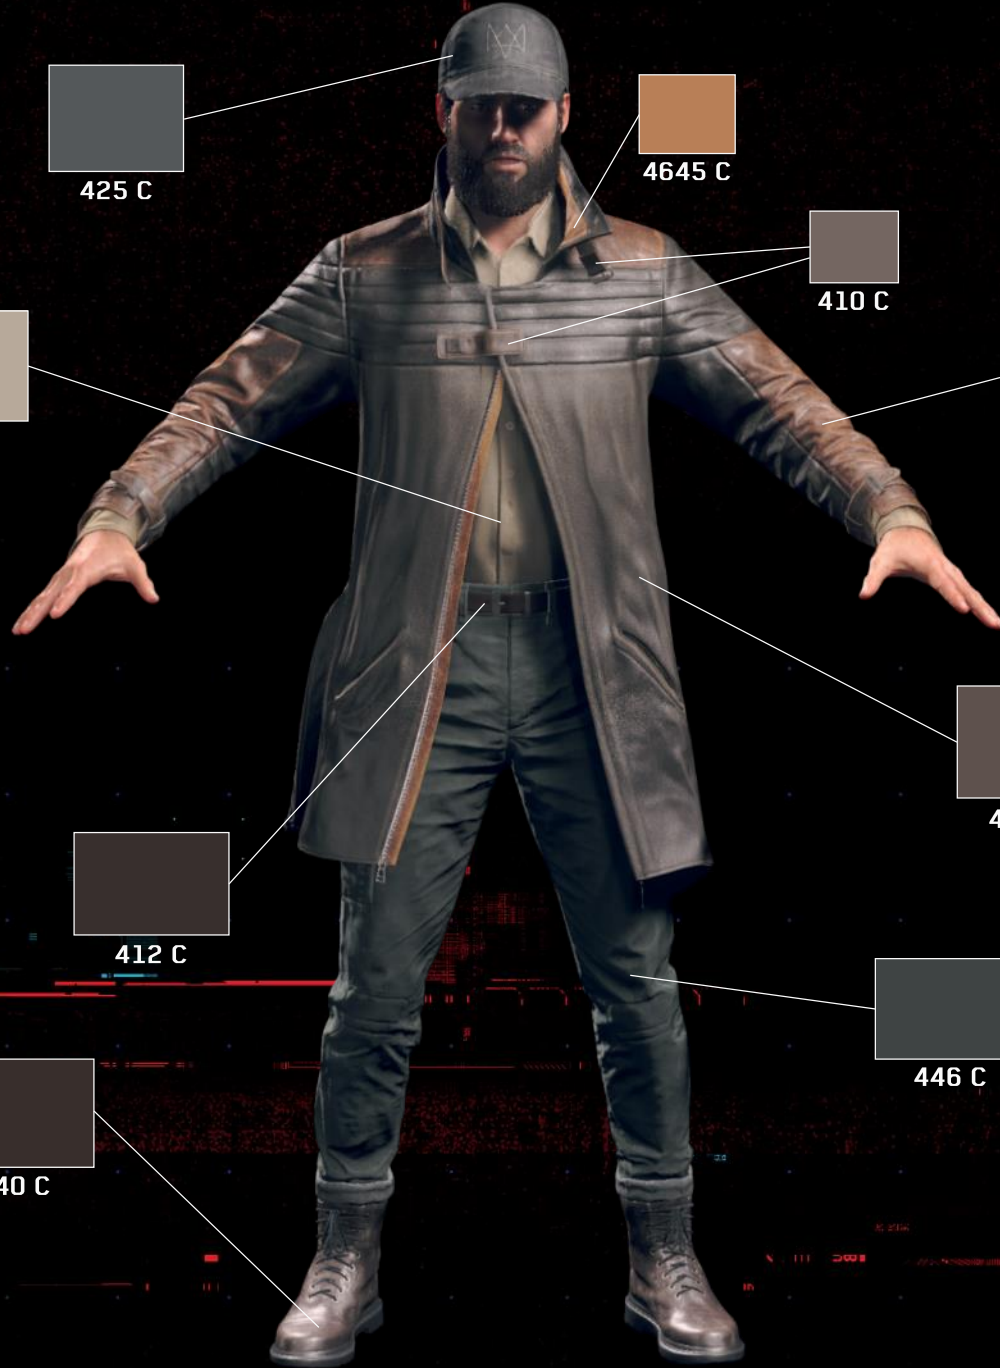

WATCH DOGS
LEGION

**Aiden
Pearce**

**CHARACTER
REFERENCE GUIDE**

425 C

4645 C

410 C

7529 C

4705 C

411 C

412 C

446 C

440 C

DEF

MEUSE

DEF

**JOIN
THE RESISTANCE**