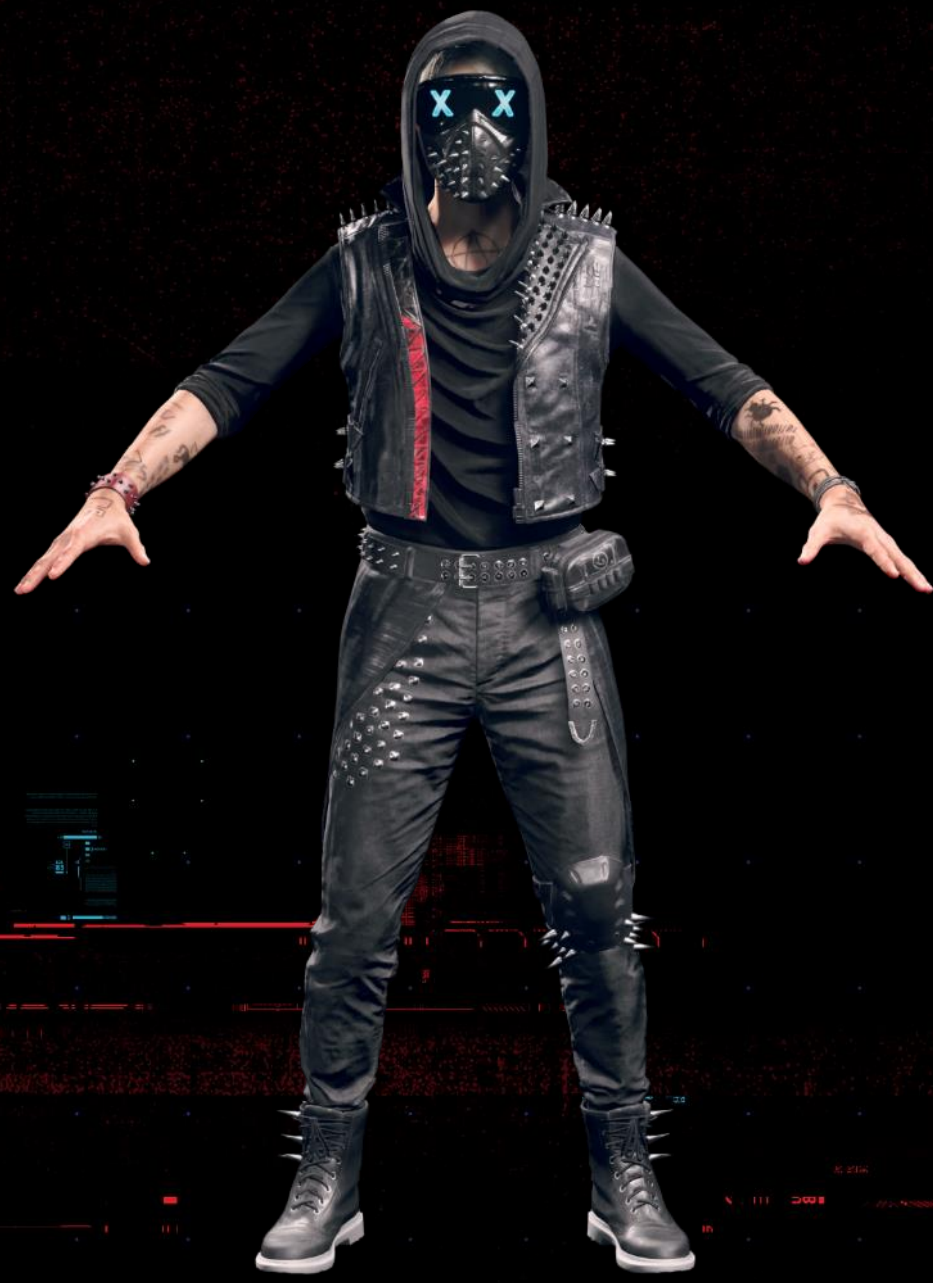

WATCH DOGS LEGION

Wrench

CHARACTER REFERENCE GUIDE

492 C

1797 C

Cool
Gray 7C

Black 6 C

408 C

426 C

446 C

406 C

710 C

**JOIN
THE RESISTANCE**

**WATCH DOGS[®]
LEGION**

#WATCHDOGS